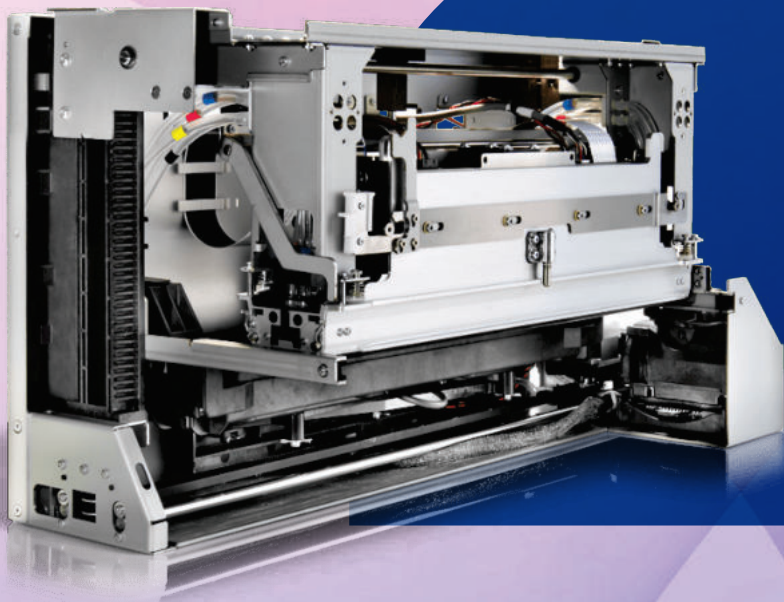

## FULL-COLOR INKJET IMPRINTING SYSTEM

### ADD POWER OF DIGITAL

DuraColor can be retrofitted on existing offset, flexo, and other web/sheet-fed conventional presses for full-color variable data printing applications delivering offset print quality, high productivity, and lowest total cost of ownership.

## DuraColor- Imprinting

- ▶ Inkjet Printhead Technology Memjet DuraFlex®
- ▶ Print Width 12.97 inches / 25.5 inches
- ▶ Printing Options Simplex (one side) / Duplex (two sides)
- ▶ Print Resolutions 1600 x 1585 | 954 | 640 dpi
- ▶ Speed Up to 200 ft./min (depending on resolutions)
- ▶ Ink Type/ Color Water-based Pigment (Color- CMYK)
- ▶ Drying Process Fast Drying Inks
- ▶ Data File PDF/X Printing Work flow
- ▶ Power Requirement Depending on the configuration selected
- ▶ Paper Type Uncoated | Light Coated