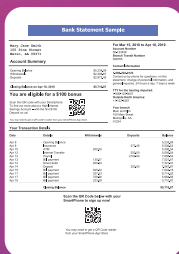

## Variable Data Printing

Up to  
1600x1600 dpi | 200ft./min

Telecom Bills

Bank Statements

Loyalty Coupons

Utility Bills

OMR Sheets

University Certificates