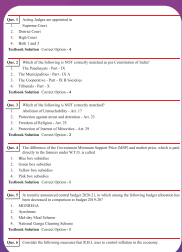

Question Papers